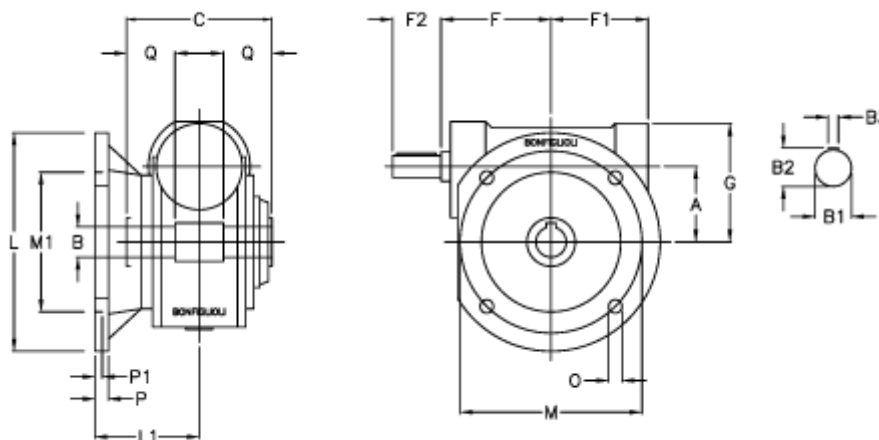

Article number: 3901130010500

Description: Worm gear with solid input shaft
VF 130FC-10-HS

Measures

a	= 130.0	F1 = 154	P = 20
B	= 45	F2 = 60	P1 = 12
B1	= 30	g = 195	Q = 52.5
B2	= 33	L = 320	
B3	= 8	L1 = 137.5	
C	= 165	m = 255	
Description	= VF 130FC-xx-HS	M1 = 180	
F	= 160.0	O = 16	